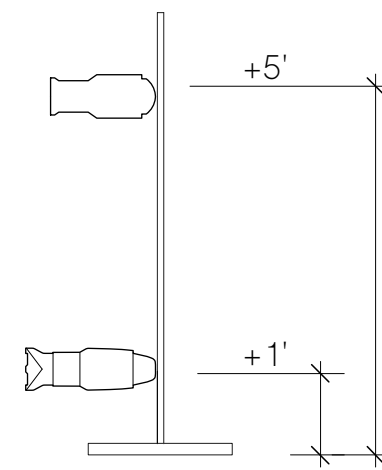

Lighting Booms
Mirrored on SR

1

Setting Line

3" Sprinkler Standpipe. [NO RIGGING]

Legend

- | | | | |
|--|------------------------------|--|----------------------------|
| | Altman 1KL6-20 @ 1kw | | ETC Source-4 19° @ 575w |
| | Altman 1KL6-2040 @ 1kw | | ETC Source-4 26° @ 575w |
| | Altman 65Q 6" Fresnel @ 500w | | ETC Source-4 36° @ 575w |
| | Altman 360Q 6x9 @ 750w | | ETC Source-4 50° @ 575w |
| | Altman 360Q 6x12 @ 750w | | Strand 6" Fresnelite @ 1kw |
| | PAR 64 MFL @ 1kw | | Strand Iris 3 Cell @ 1kw |
| | Canon-X800 Projector | | Rosco B Template Holder |

SYMBOL DEFINITION

- Purpose
- Color
- Unit Number
- Channel**
- Dimmer**

Revisions	
v1	Original Drawing

1

**INTREPID
THEATRE**
BE BRAVE.

Metro Studio Theatre
1411 Quadra St, Victoria, BC V8W 2L2
House Lighting Plot
Revision 1: January 2016
1/4" Scale