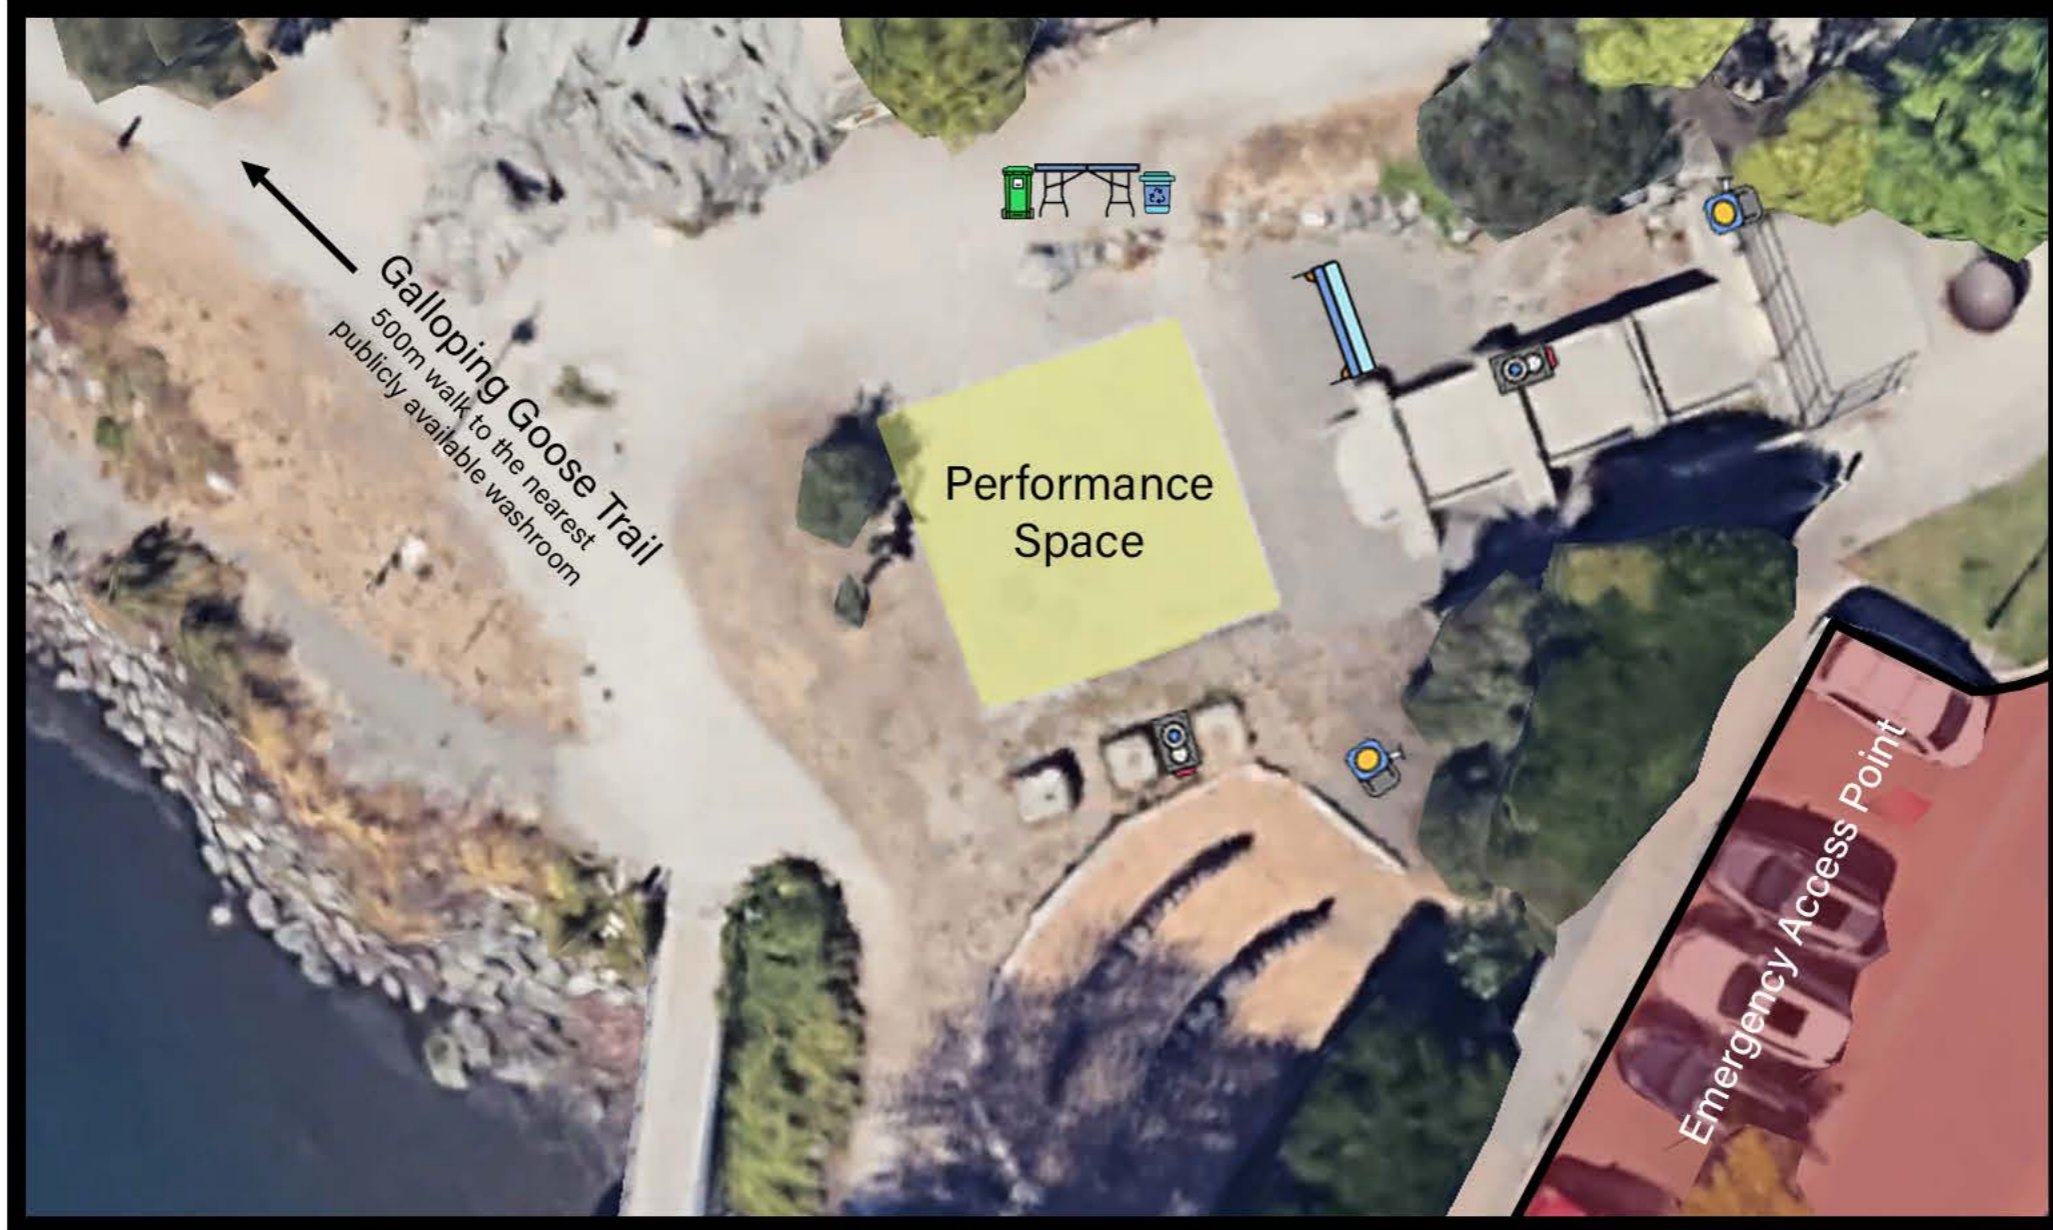

# Our Lady Star of the Sea Proposed Site Plan

Cecelia Cove Park

(48.441208, -123.380026)

53 m

33 m

Front of house table/  
on site contact

Recycling bin

Battery powered  
speaker

Audience seating

Garbage bin

Battery powered  
Light

FOH table/  
site contact

Audience Seating

Performance Space